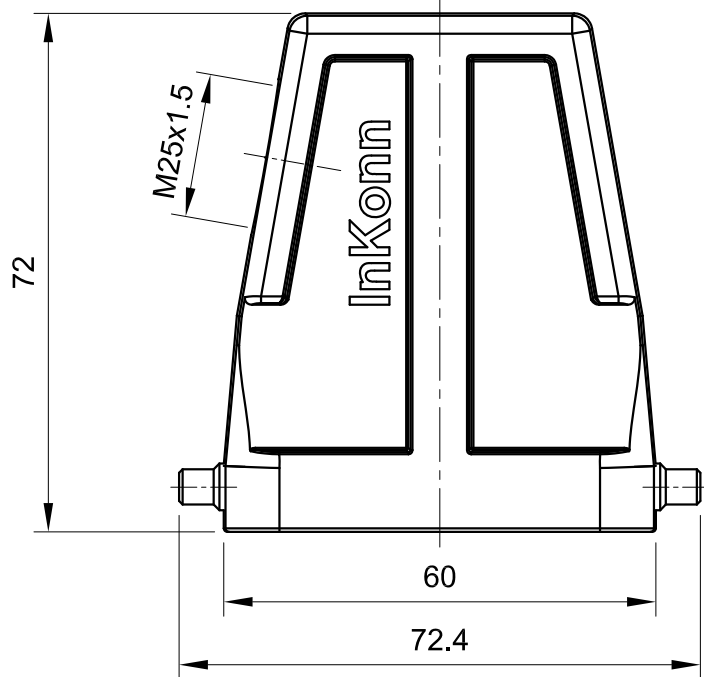

B

B

C

C

D

D

 All Dimensions in mm Original Size DIN A4	Date 2019-10-10	Drawing No. TC1570796	Rev. A00	Scale 1:1
		Part No. 10 14 006 1102	Created by Shuxu Huang	Checked by Yiyi Luo
InKonn (Suzhou) Electric Technology Co.,Ltd. Type Name HEMCB6-HSE-DP-M25				

1

2

3

4

5

6