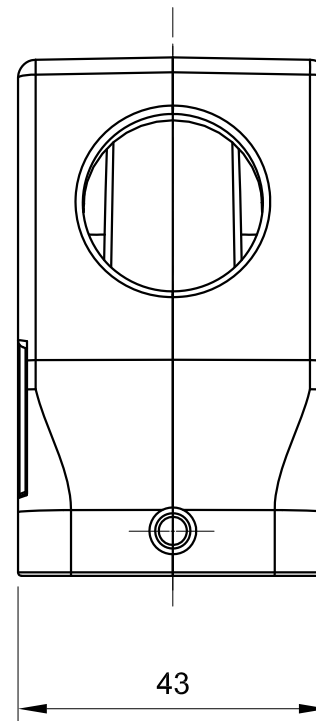

B

B

C

C

D

D

 All Dimensions in mm Original Size DIN A4	Date 2019-10-10	Drawing No. TC1570796	Rev. A00	Scale 1:1
		Part No. 10 14 006 1102	Created by Shuxu Huang	Checked by Yiyi Luo
InKonn (Suzhou) Electric Technology Co.,Ltd. Type Name HEMCB6-HSE-DP-M25				

1

2

3

4

5

6